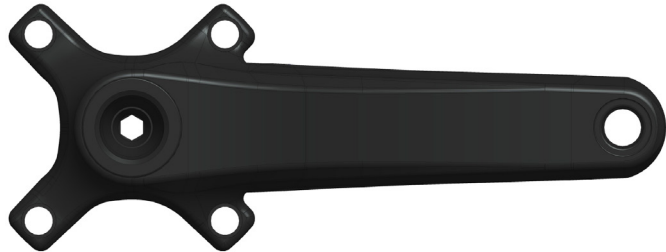

M30 MTB

Models - GIRDER/CADET

NDS COVER (28mm ID)	M30 BB TYPE	DS COVER (30mm ID)
 2mm C-Clip Dust Cover	 M30 68/73mm BSA (68-0201B)	 2mm Dust Cover + Wave Washer
 2mm C-Clip Dust Cover	 M30 73mm PF30/BB30 (73-4001B)	 2mm Dust Cover + Wave Washer
 2mm Dust Cover	 M30 BB92 (86-4001B)	 2mm Dust Cover + Wave Washer
 2mm Dust Cover	 M30 BB90 (86-4001B)	 5mm Dust Cover + Wave Washer

M30 MTB DIRECT MOUNT

Models - CADET DM

NDS COVER (28mm ID)	M30 BB TYPE	DS COVER (30mm ID)
 2mm C-Clip Dust Cover	 M30 68/73mm BSA (68-0201B)	 1mm Dust Cover + Wave Washer
 2mm C-Clip Dust Cover	 M30 73mm PF30/BB30 (73-4001B)	 1mm Dust Cover + Wave Washer
 2mm Dust Cover	 M30 BB92 (86-4001B)	 1mm Dust Cover + Wave Washer
 2mm Dust Cover	 M30 BB90 (86-4001B)	 2mm Dust Cover + Wave Washer

M30 THRU MTB

Models - LYFT/LYFT HD

NDS COVER (30mm ID)	M30 BB TYPE	DS COVER (30mm ID)
	 M30 THRU 68/73mm BSA (68-4201)	 2mm Dust Cover
Crank Preload Ring acts as Dust Cover	 M30 THRU 73mm PF30/BB30 (73-4101)	 2mm Dust Cover
	 M30 THRU BB92 (86-4201)	 1mm Dust Cover
 2mm Dust Cover	 M30 THRU BB90 (86-4201)	 2mm Dust Cover

M30 ROAD

Models - ALBA/ZAYANTE

M30 ROAD DIRECT MOUNT

Models - ALBA DM

NDS COVER (28mm ID)	M30 BB TYPE	DS COVER (30mm ID)
 2mm C-Clip Dust Cover	 M30 68mm BSA (68-0201B)	 2mm Dust Cover + Wave Washer
 2mm C-Clip Dust Cover	 M30 68mm PF30/BB30 (68-4001B)	 2mm Dust Cover + Wave Washer
 2mm C-Clip Dust Cover	 M30 BB86 (86-4001B)	 2mm Dust Cover + Wave Washer
 2mm C-Clip Dust Cover	 M30 386EVO (86-6001)	 2mm Dust Cover + Wave Washer